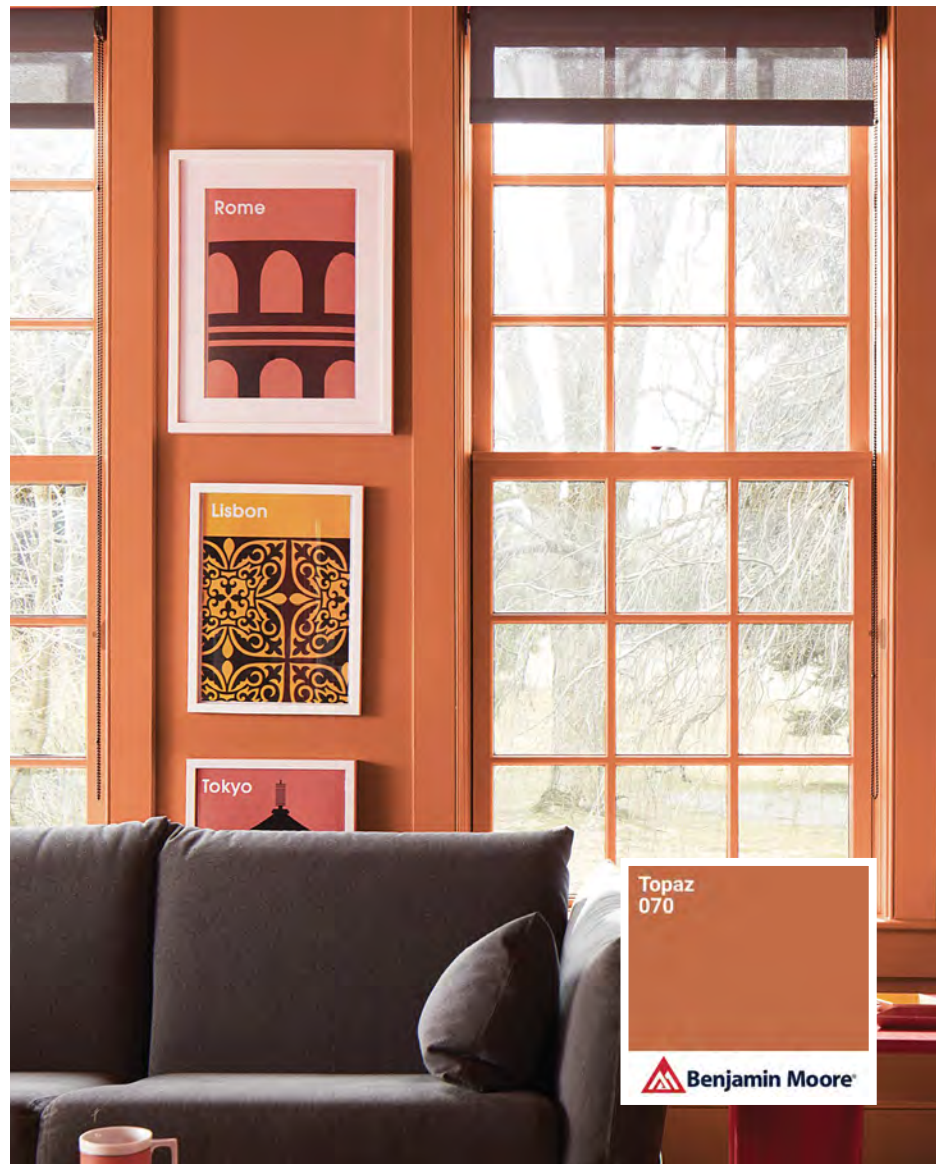

Topaz
070

Antique Pewter
1560

Blue Nova
825

Polar Sky
1674

Hazy Lilac
2116-40

Honeybee
CSP-950

Pristine
OC-75

Teacup Rose
2170-50

Regent Green
2136-20